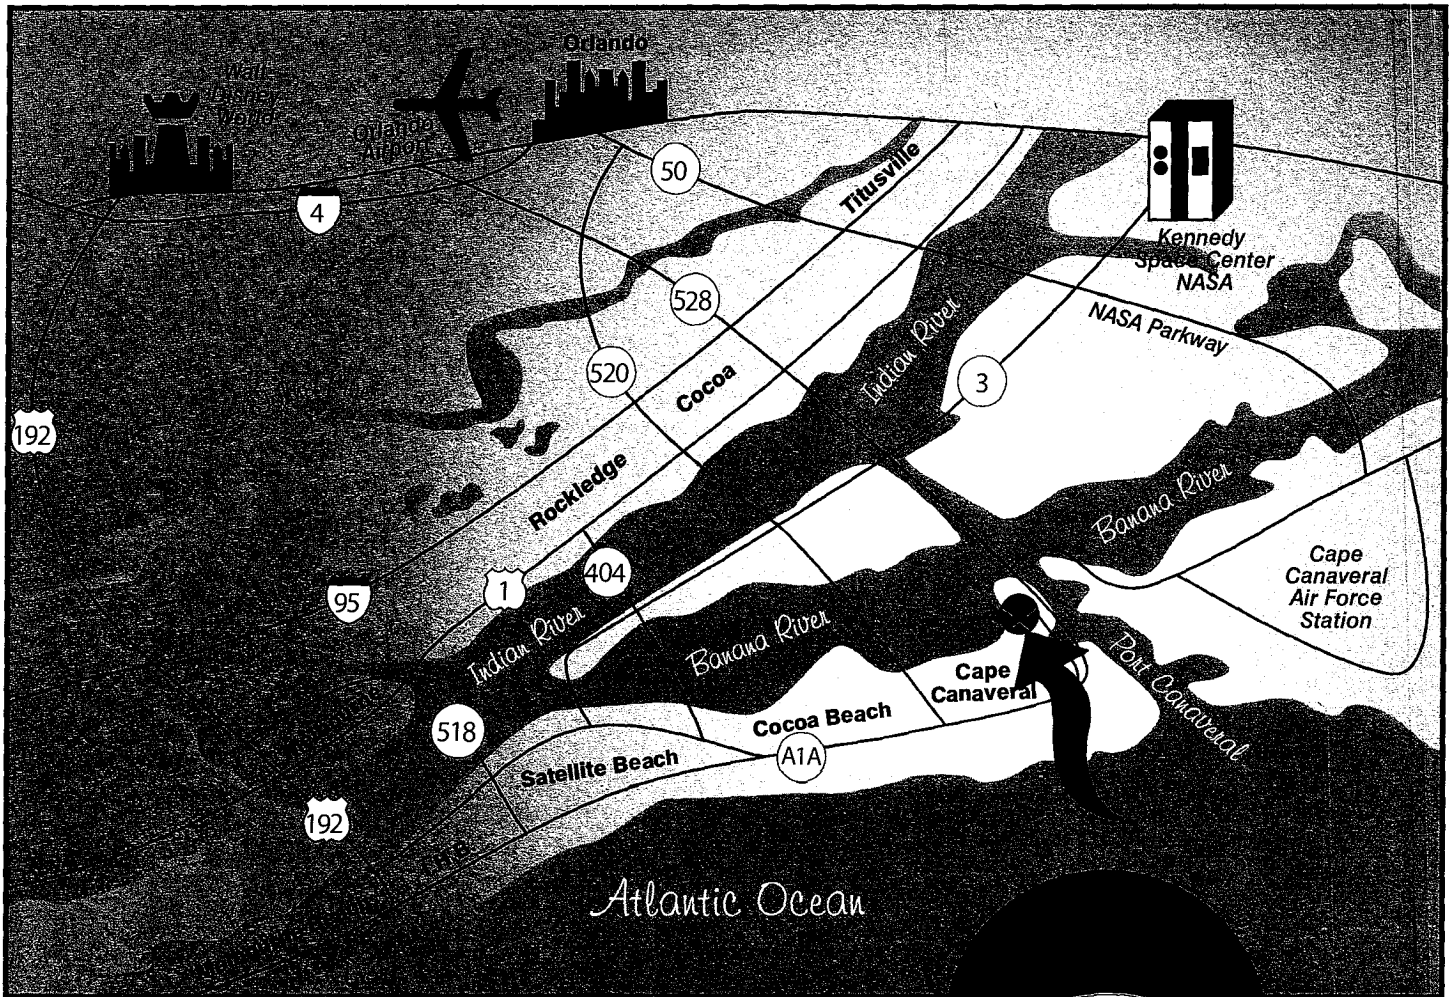

SPACE COAST AREA MAP

PUERTO DEL RIO, L.L.C.

A Riverfront Condominium Community

Location

*North of the Radisson Hotel on A1A,
turn west on Central Boulevard to the River.*

For more information call 321 783 1373.

- 45 Minutes to Disney and Sea World
- 35 Minutes to Orlando International Airport
- 20 Minutes to Kennedy Space Center
- 5 Minutes to Canaveral Port - Cruise Lines
- 5 Minutes to Shopping
- Minutes to Golf, Fishing, Sailing, Entertainment
Restaurants, Hospital and Churches.

PUERTO DEL RIO