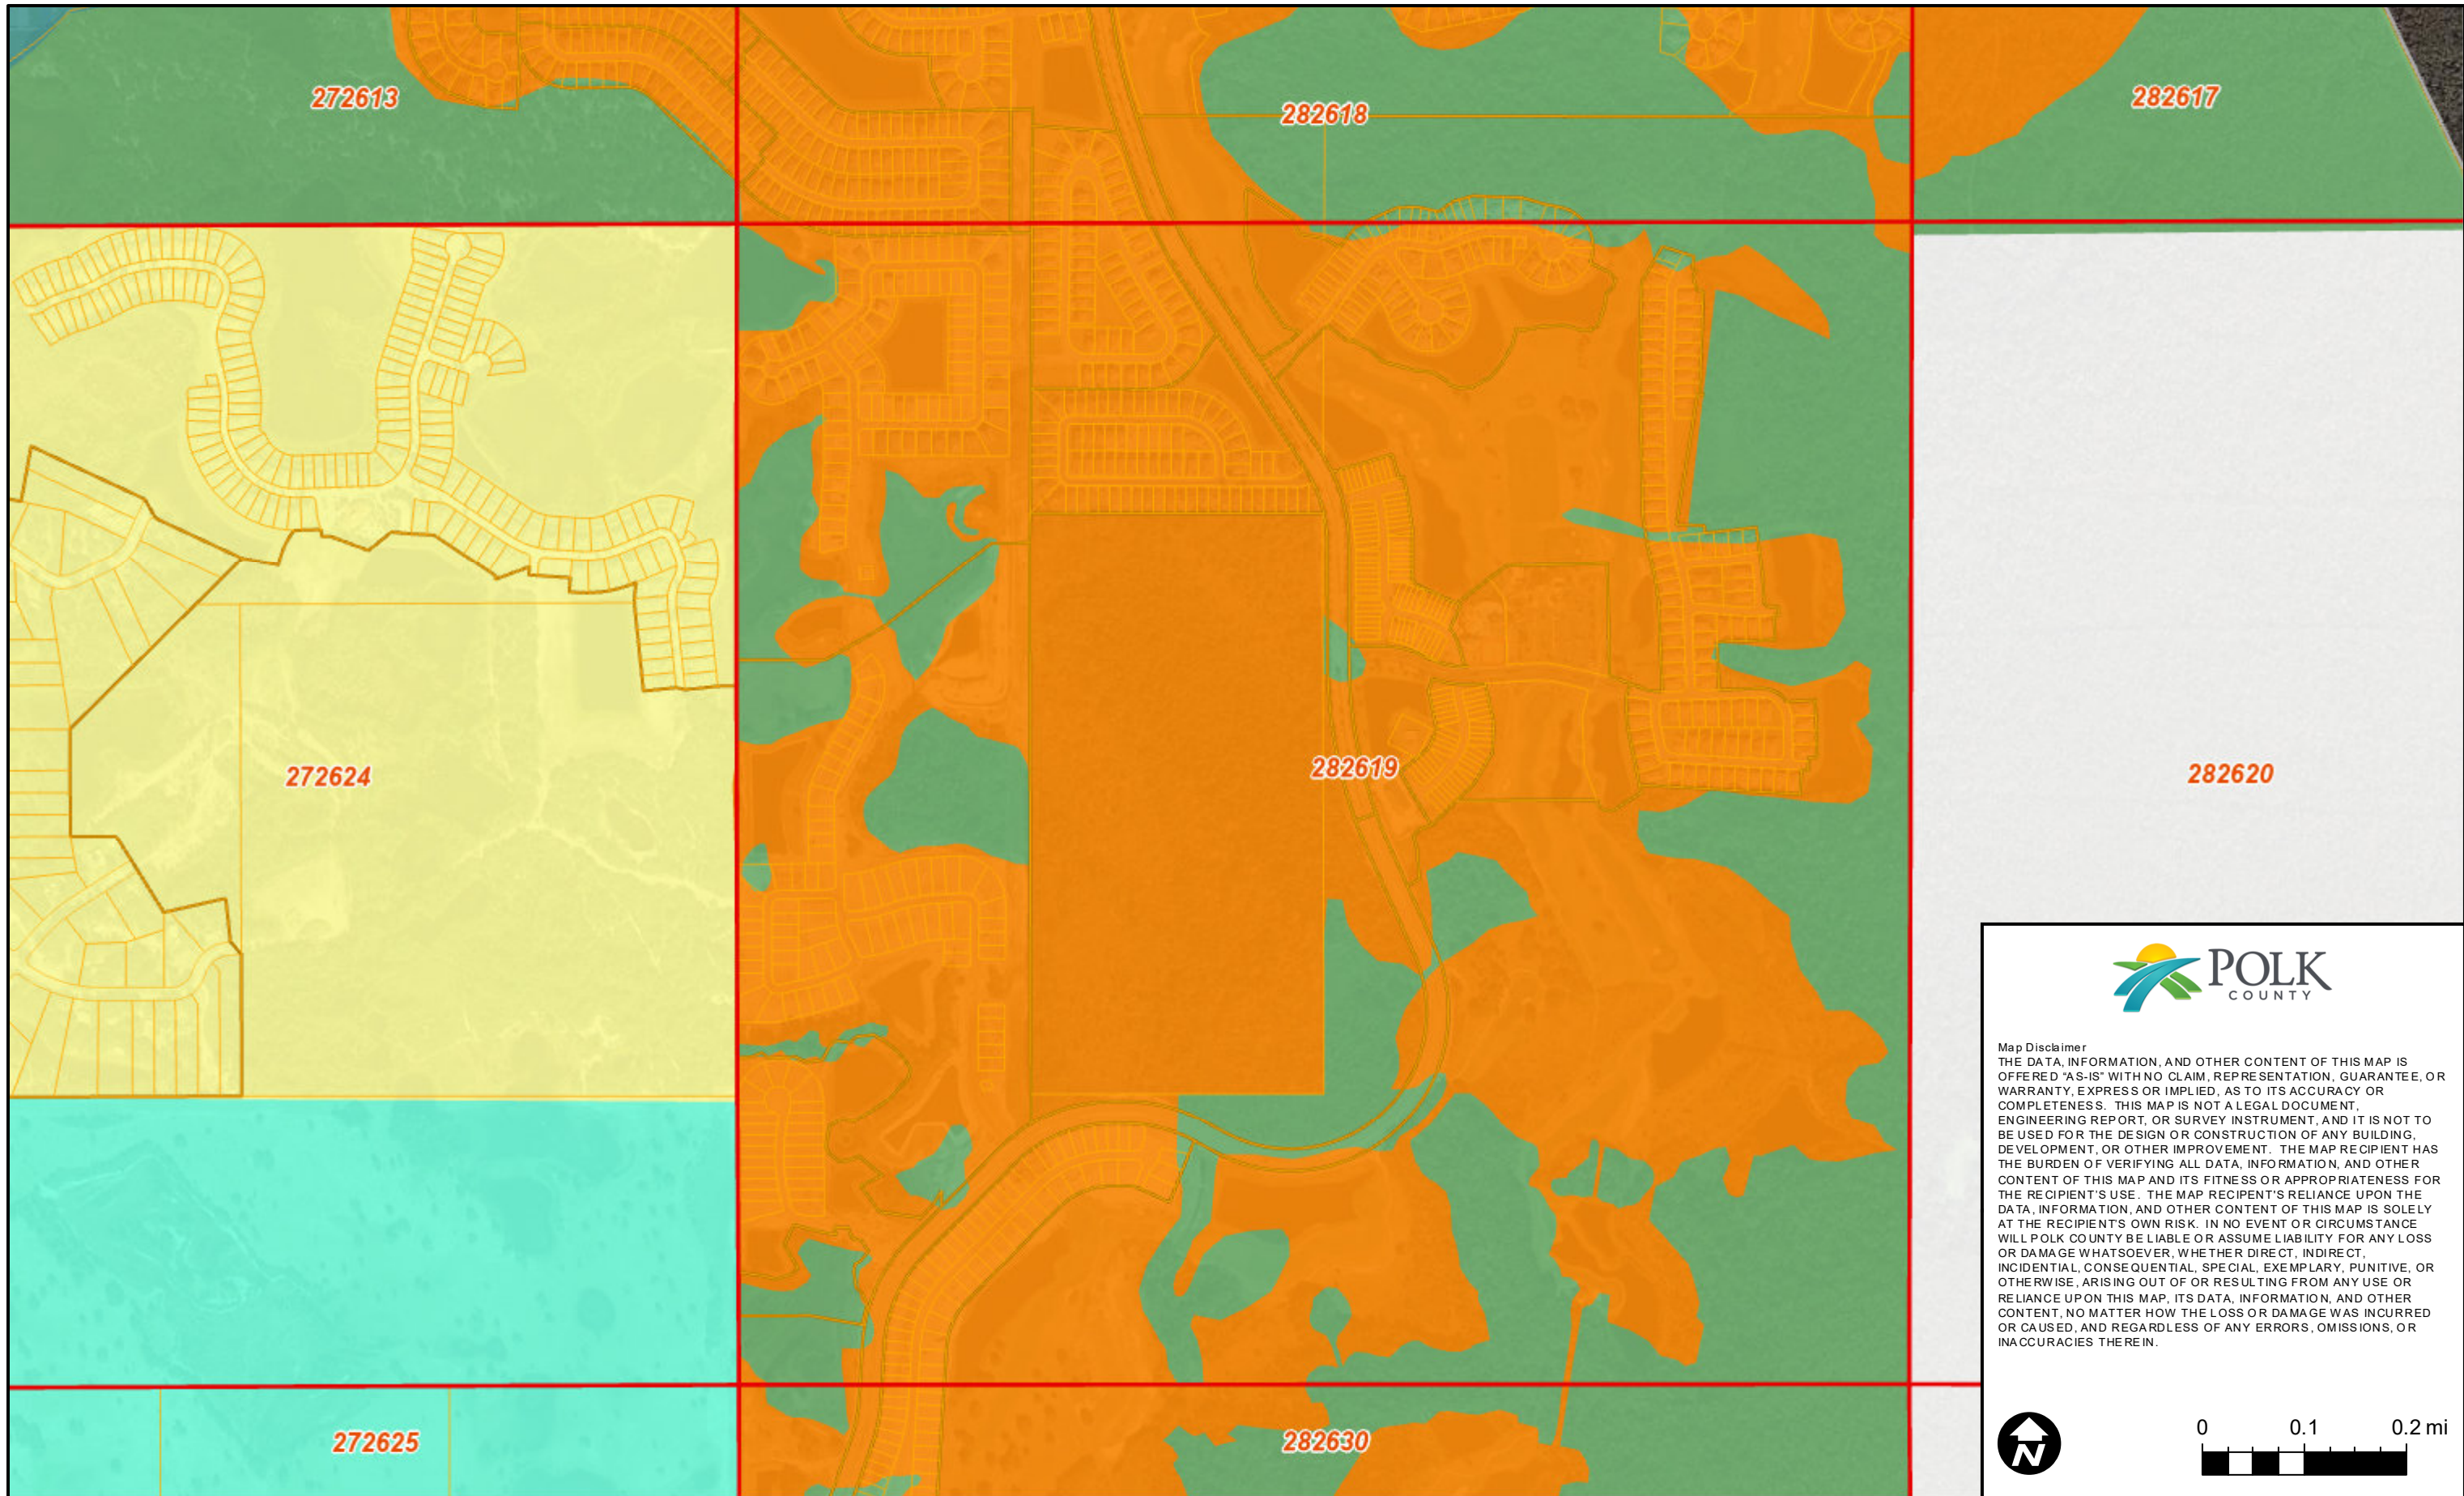

ArcGIS Web Map

Map Disclaimer
THE DATA, INFORMATION, AND OTHER CONTENT OF THIS MAP IS OFFERED "AS-IS" WITH NO CLAIM, REPRESENTATION, GUARANTEE, OR WARRANTY, EXPRESS OR IMPLIED, AS TO ITS ACCURACY OR COMPLETENESS. THIS MAP IS NOT A LEGAL DOCUMENT, ENGINEERING REPORT, OR SURVEY INSTRUMENT, AND IT IS NOT TO BE USED FOR THE DESIGN OR CONSTRUCTION OF ANY BUILDING, DEVELOPMENT, OR OTHER IMPROVEMENT. THE MAP RECIPIENT HAS THE BURDEN OF VERIFYING ALL DATA, INFORMATION, AND OTHER CONTENT OF THIS MAP AND ITS FITNESS OR APPROPRIATENESS FOR THE RECIPIENT'S USE. THE MAP RECIPIENT'S RELIANCE UPON THE DATA, INFORMATION, AND OTHER CONTENT OF THIS MAP IS SOLELY AT THE RECIPIENT'S OWN RISK. IN NO EVENT OR CIRCUMSTANCE WILL POLK COUNTY BE LIABLE OR ASSUME LIABILITY FOR ANY LOSS OR DAMAGE WHATSOEVER, WHETHER DIRECT, INDIRECT, INCIDENTAL, CONSEQUENTIAL, SPECIAL, EXEMPLARY, PUNITIVE, OR OTHERWISE, ARISING OUT OF OR RESULTING FROM ANY USE OR RELIANCE UPON THIS MAP, ITS DATA, INFORMATION, AND OTHER CONTENT, NO MATTER HOW THE LOSS OR DAMAGE WAS INCURRED OR CAUSED, AND REGARDLESS OF ANY ERRORS, OMISSIONS, OR INACCURACIES THEREIN.